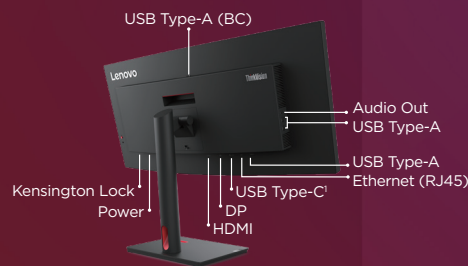

Features of ThinkVision T34w-30 Monitor

Sharp, immersive display

The ThinkVision T34w-30 Monitor's 3-side NearEdgeless bezel design with an immersive 34-inch WQHD curved display envelopes your attention and focus with a larger-than-life clarity for efficient multitasking. Its captivating 3440 x 1440 resolution enriches picture quality and lets you in on all the finer details, backed by a 99% sRGB color gamut that displays brilliant, true-to-life colors. A 21:9 aspect ratio gives you rich panoramic views, while a 1500R curvature displays a consistent focal length across the screen. Natural Low Blue Light technology curbs harmful blue light emissions without color distortions and reduces visual fatigue and strain making your viewing experience as delightful and comfortable as it can be.

Productivity par excellence

Make your workstation a hub of productivity with a range of connectivity options that make the ThinkVision T34w-30 Monitor quick and efficient. Connect and power-up swiftly and efficiently with the one-cable USB-C¹ up-to 75W PD² port that enables dynamic power distribution with connected devices. Network connectivity becomes faster, more stable and safer too with ethernet support that includes MAPT, PXE, and WOL (S3-S5). Dedicated HDMI and DP ports let you connect efficiently. The ThinkColour software solution that can be easily deployed by Endpoint³ ensures you get quick control of display attributes, accurate and easy color settings, simple management between multiple files, documents and media, and smarter technology to maximize productivity. A dedicated and cableless USB Type-A port at the top facilitates a modular VoIP solution - ThinkVision VoIP Stack⁴ (MC60 Monitor Webcam, MS30 Monitor Soundbar) enables incredible video conferencing experiences.